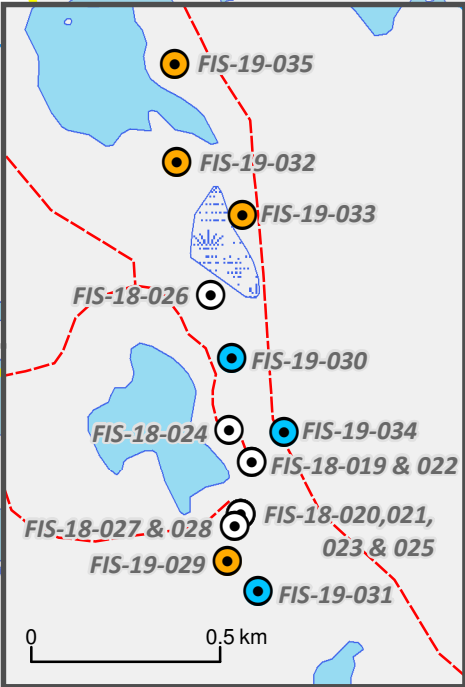

### FISHER PROJECT

Drill Collar Locations

May 2019

6170000

6170000

**SSR MINING:  
SANTOY MINE COMPLEX**

**FLICKER**

**DD**

**ZONE OF SPLAYS**

**SANTOY SHEAR**

**MAC ZONE**

**FOOTPRINT**

- DDH - Results Reported
- DDH - Results Pending
- DDH - Previously Reported
- Taiga Gold / SSR Mining
- Taiga Gold
- SSR Mining
- Exploration Camp
- Mine / Deposit Location
- Temporary Access

6165000

6165000

6160000

6160000

600000

605000