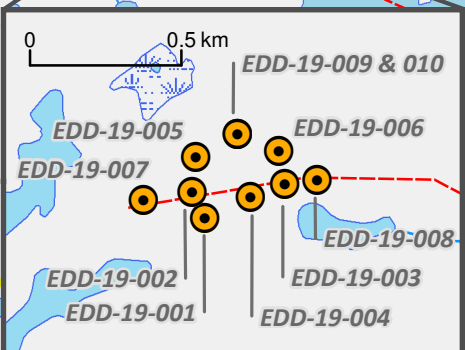

600000

605000

Taiga Gold Corp.

TGC:CSE

FISHER PROJECT

Drill Collar Locations

May 2019

6170000

6170000

**SSR MINING:
SANTOY MINE COMPLEX**

FLICKER

DD

ZONE OF SPLAYS

SANTOY SHEAR

MAC ZONE

FOOTPRINT

- DDH - Results Reported
- DDH - Results Pending
- DDH - Previously Reported
- Taiga Gold / SSR Mining
- Taiga Gold
- SSR Mining
- Exploration Camp
- Mine / Deposit Location
- Temporary Access

6165000

6165000

6160000

6160000

600000

605000