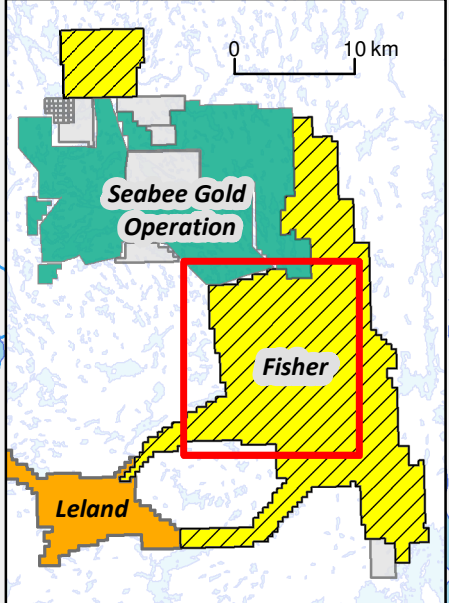

### FISHER PROJECT

Drill Collar Locations

May 2019

6170000

6170000

**SSR MINING:  
SANTOY MINE COMPLEX**

**FLICKER**

**DD**

**ZONE OF SPLAYS**

**SANTOY SHEAR**

**MAC ZONE**

**FOOTPRINT**

- DDH - Results Reported
- DDH - Results Pending
- DDH - Previously Reported
- Taiga Gold / SSR Mining
- Taiga Gold
- SSR Mining
- Exploration Camp
- Mine / Deposit Location
- Temporary Access