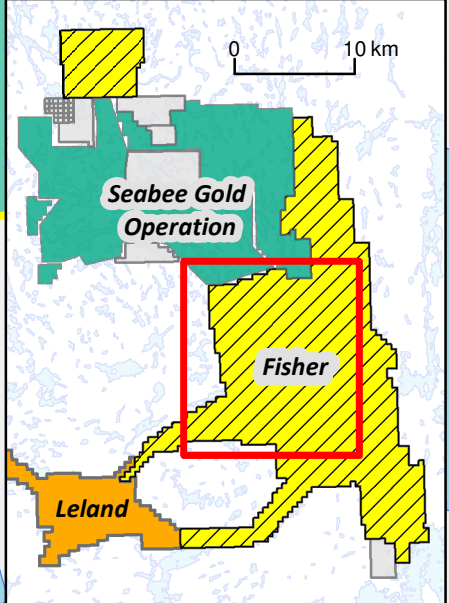

FIS-18-011

FIS-18-013

FIS-18-017

FIS-18-015

**ZONE OF SPLAYS**

**KLUCKER**

**MAC ZONE**

**FOOTPRINT**

- ⊙ DDH - Results Reported
- ⦿ DDH - Results Pending
- DDH - 2019 Target Area
- ⊕ Taiga Gold / SSR Mining
- ⊕ Taiga Gold
- ⊕ SSR Mining
- ⚠ Exploration Camp
- ⊕ Mine / Deposit Location
- - - Temporary Access