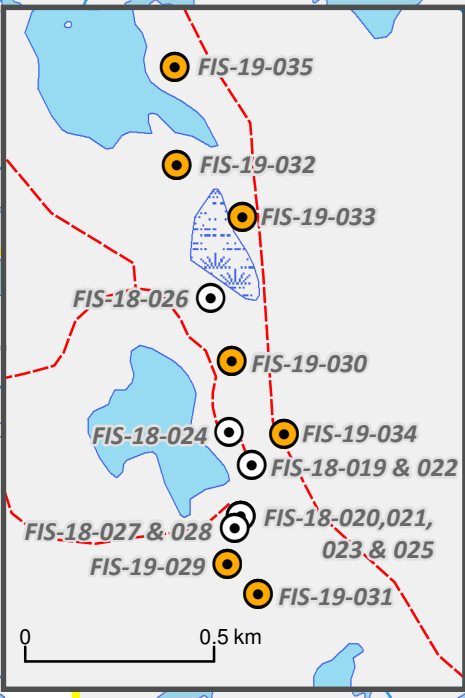

FIS-19-035

FIS-19-032

FIS-19-033

FIS-18-026

FIS-19-030

FIS-18-024

FIS-19-034

FIS-18-019 & 022

FIS-18-027 & 028

FIS-18-020, 021, 023 & 025

FIS-19-029

FIS-19-031

0 0.5 km